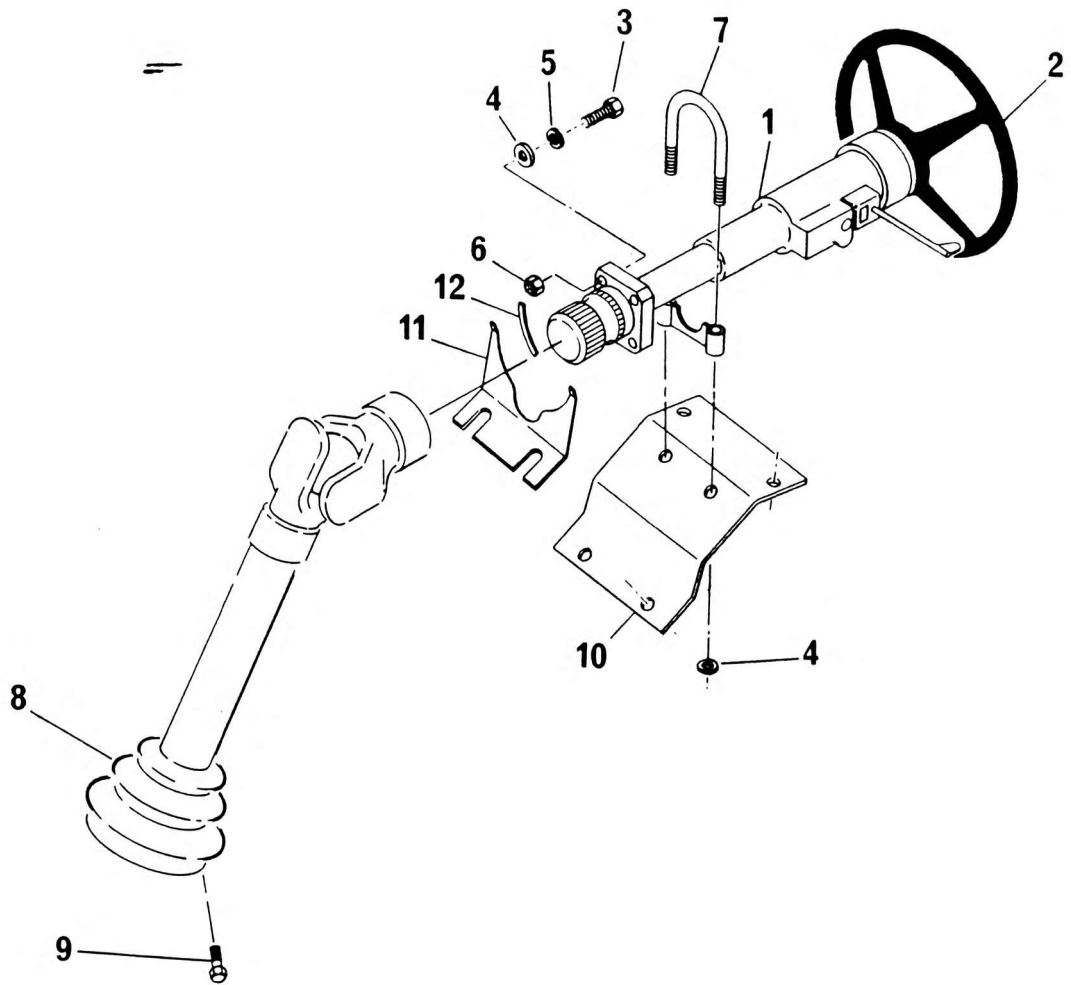

STEERING COLUMN INSTALL - CARRIER

NO.	PART NO.	QTY.	DESCRIPTION	NO.	PART NO.	QTY.	DESCRIPTION
1 +	6-326-000035	1	Steering Column				
2 +	7-970-001353	1	Steering Wheel				
3	7045303	8	Bolt M10 x 35				
4	7-951-190014	10	Flat Washer M10				
5	7067212	8	Washer Spring M10				
6	7069301	4	Nut M10				
7	7-300-000070	1	Muffler Clamp				
8	7-172-000018	1	Steering Column Boot				
9	7-790-100653	7	Screw				
10	4-174-400034	1	Clamp Bracket				
11	4-174-400009	1	Panel				
12	6-637-007003	1	Clip Moulding (3ft)				